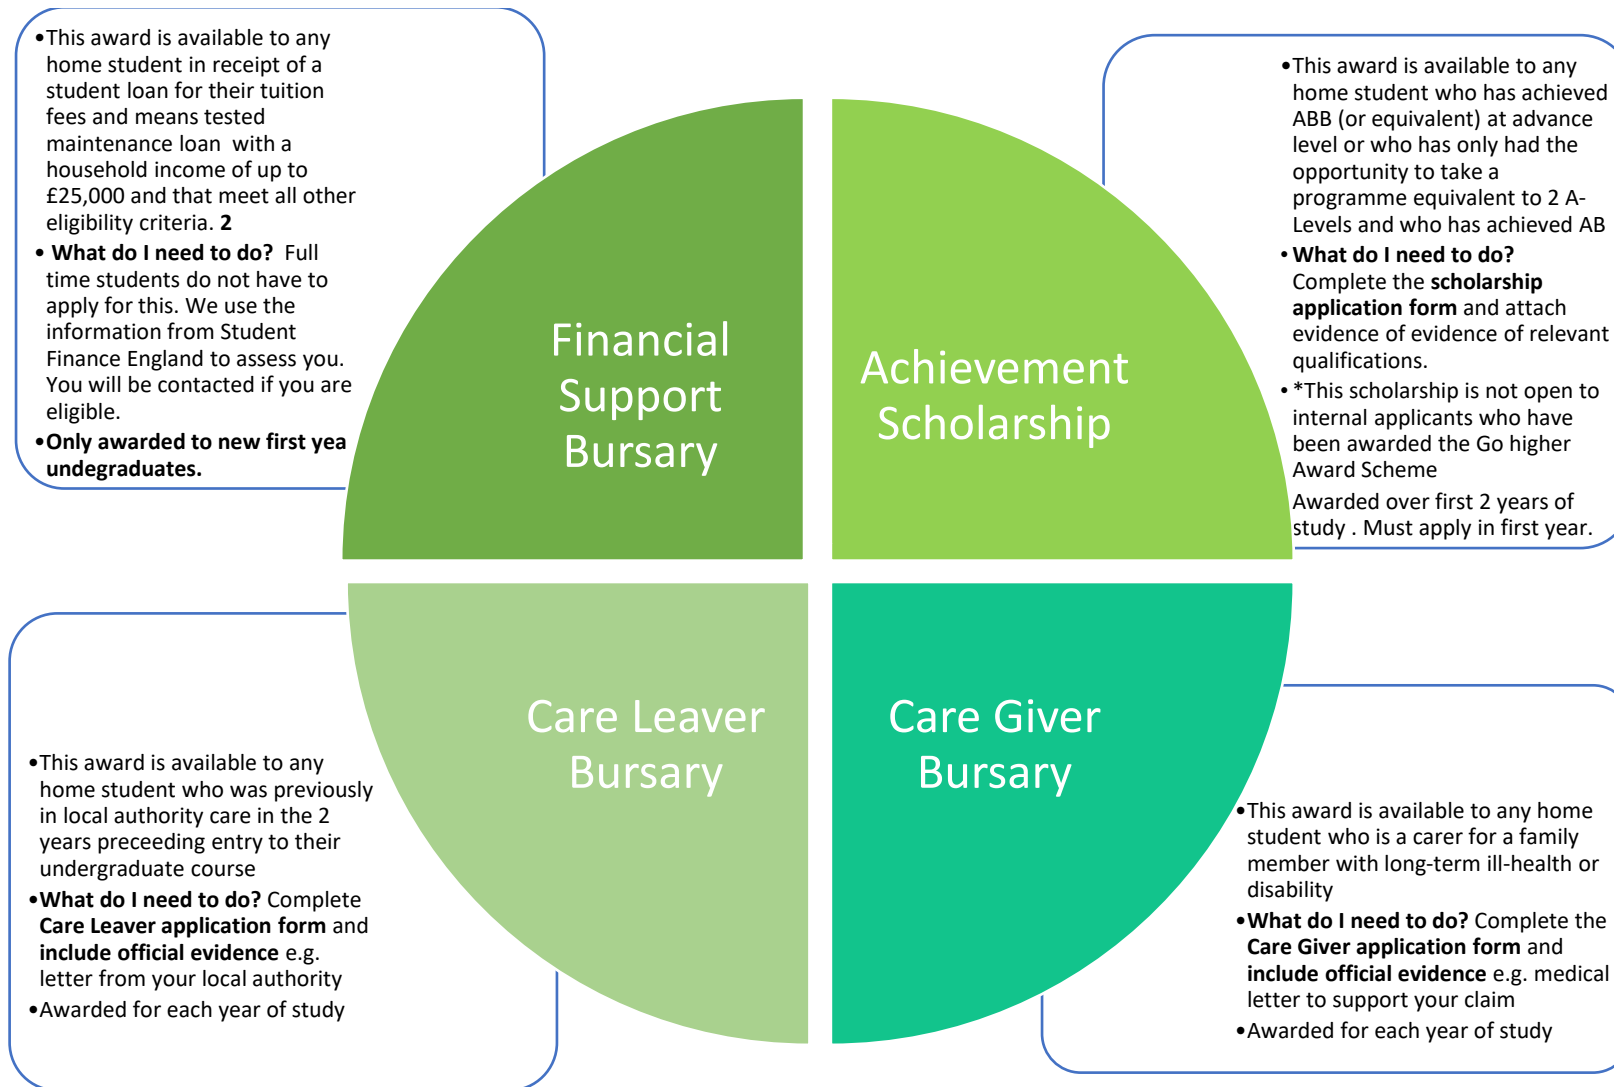

Selby College Higher Education– Bursaries and Scholarships 2025/26

Please note you are only entitled to one bursary¹

1. **Financial Support Bursary** is only paid to new students starting their level 4 studies. Again, you do not need to apply for this and will be contacted if you are eligible.
2. Some programmes of study are not eligible for any of the awards i.e. Engineering (part time) and Construction
3. All awards are made at the discretion of Director of Higher Education and can be withdrawn if any of the relevant requirements are not adhered to e.g. attendance

Application forms for the other awards can be requested at: hestudent@heartofyorkshire.ac.uk